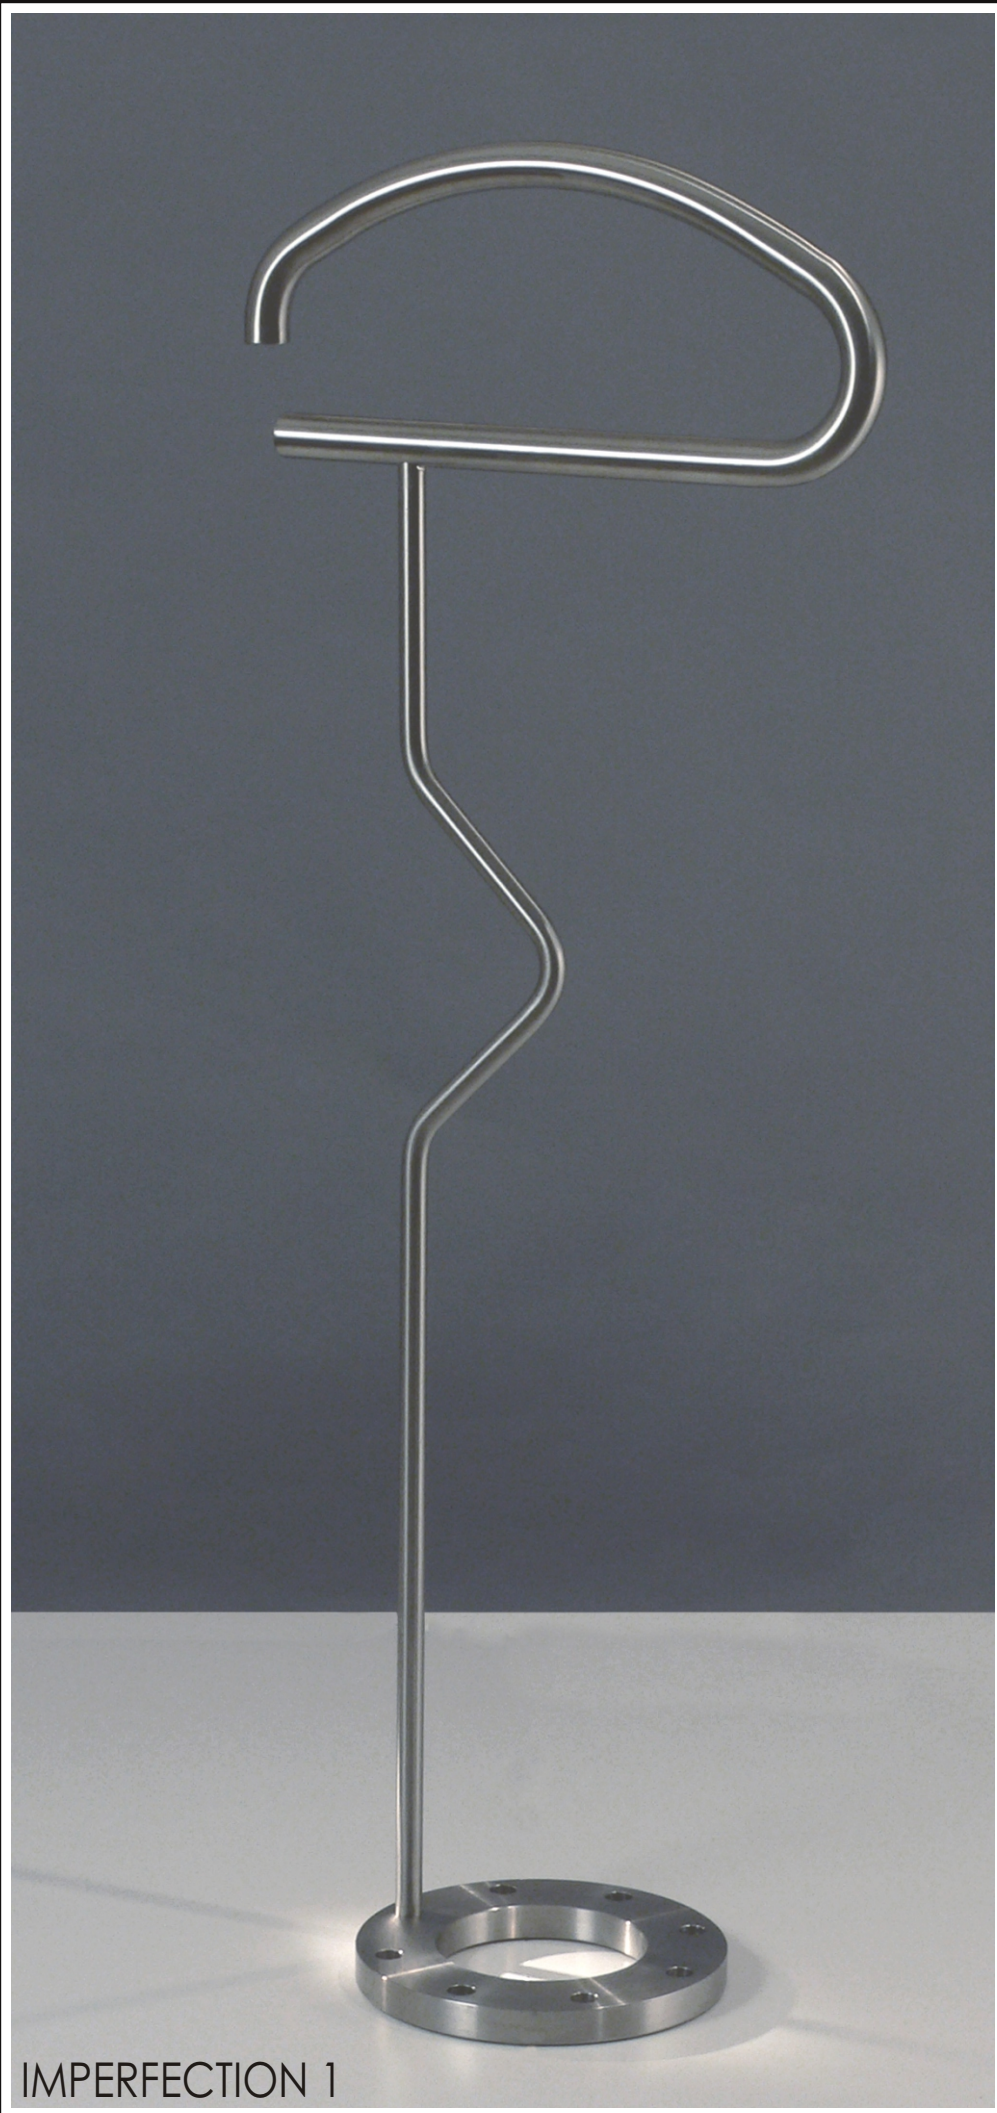

IMPERFECTION 1

IMPERFECTION 2D

SINUS

IMPERFECTION 2D

IMPERFECTION 1

Servo muti a stelo e a parete.
Suit stand and hanger.

Struttura: acciaio inossidabile.
Frame: stainless steel.

Design: BASICSCRIBBLES, 2008