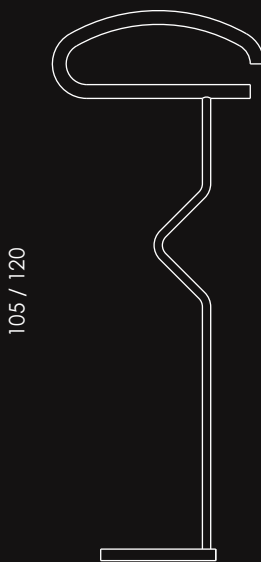

IMPERFECTION 1

IMPERFECTION 2D

SINUS

IMPERFECTION 2D

IMPERFECTION 1

Servo muti a stelo e a parete.
Suit stand and hanger.

Struttura: acciaio inossidabile.
Frame: stainless steel.

Design: BASICSCRIBBLES, 2008