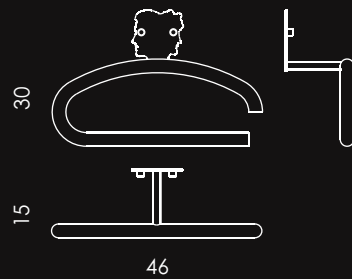

IMPERFECTION 1

IMPERFECTION 2D

SINUS

IMPERFECTION 2D

IMPERFECTION 1

Servo muti a stelo e a parete.
Suit stand and hanger.

Struttura: acciaio inossidabile.
Frame: stainless steel.

Design: BASICSCRIBBLES, 2008