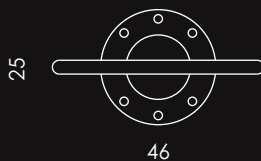

IMPERFECTION 1

IMPERFECTION 2D

SINUS

IMPERFECTION 2D

IMPERFECTION 1

Servo muti a stelo e a parete.
Suit stand and hanger.

Struttura: acciaio inossidabile.
Frame: stainless steel.

Design: BASICSCRIBBLES, 2008