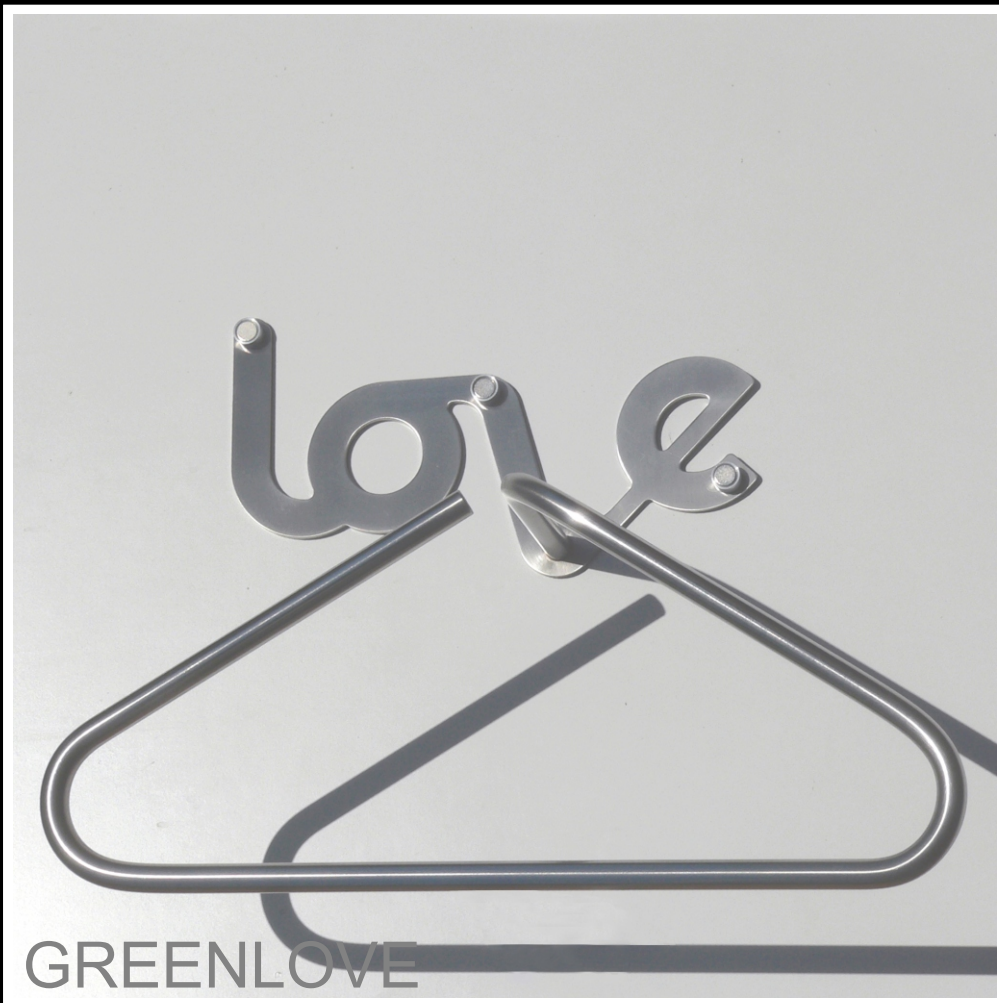

love

SILVINS

LOVE

100% MADE IN ITALY

eGREGE formae

**Servo muro da parete.**  
Valet hanger.

**Struttura: acciaio inossidabile.**  
Frame: stainless steel.

**Design: INSILVIS**

**LOVE, 2009**

**Prodotti correlati**  
Related items

**KISSME**  
**SILVERWING**

The images are purely illustrative; forms and colors can differ sensitively from the originals on account to the photographic shot or the printing system.

Copyright © INSILVIS, 2009 - INSILVIS Communication

**INSILVIS**

[www.insilvis.com](http://www.insilvis.com)

LOVE | | - GB 09

**Servo muro da parete.**  
Valet hanger.

**Struttura: acciaio inossidabile.**  
Frame: stainless steel.