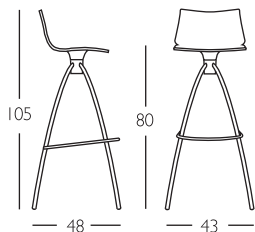

DAYLIGHT POP h.80 / h.65

Design Centro Stile Scab

Sgabello con struttura in acciaio tubolare \varnothing mm 18 cromato.
Disponibile in due altezze.
Sedile imbottito con anima in policarbonato.
Per uso interno.

*Fixed barstool with chromed 18 mm diam. tubular steel frame.
Available in 2 heights.
Upholstered seat with polycarbonate core.
For indoor use.*

TESSUTI E COLORI

FABRICS AND COLOURS

SIMILPELLE / SIMIL-LEATHER

EP 72
rosso
red

EP 74
bianco
white

EP 75
nero
black

h.80
Art. 2371

Imballo: 1 pezzo
Packing: 1 piece

Peso unitario Kg 6,500
Unit weight

Misure imballo 47,5x44,5x104 cm
Packing sizes

h.65
Art. 2372

Imballo: 1 pezzo
Packing: 1 piece

Peso unitario Kg 6,100
Unit weight

Misure imballo 47,5x42,5x90 cm
Packing sizes

made in Italy

Sede/Headquarters: 25030 Coccaglio (BS) Italy - Via G. Monauni, 12
Divisione Commerciale Italia: Tel. 0307718.760/765/770 - Fax 0307718.777
www.scabdesign.it - e-mail: italia@scab.it
Export Department: Phone +390307718.720/725/726 - Fax +390307718.700
www.scabitaly.com - e-mail: export@scabitaly.com