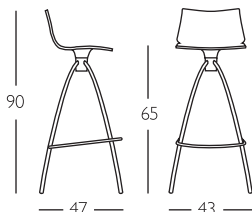

DAYLIGHT POP h.80 / h.65

Design Centro Stile Scab

Sgabello con struttura in acciaio tubolare \varnothing mm 18 cromato.
Disponibile in due altezze.
Sedile imbottito con anima in policarbonato.
Per uso interno.

*Fixed barstool with chromed 18 mm diam. tubular steel frame.
Available in 2 heights.
Upholstered seat with polycarbonate core.
For indoor use.*

TESSUTI E COLORI

FABRICS AND COLOURS

SIMILPELLE / SIMIL-LEATHER

EP 72
rosso
red

EP 74
bianco
white

EP 75
nero
black

h.80
Art. 2371

Imballo: 1 pezzo
Packing: 1 piece

Peso unitario Kg 6,500
Unit weight

Misure imballo 47,5x44,5x104 cm
Packing sizes

h.65
Art. 2372

Imballo: 1 pezzo
Packing: 1 piece

Peso unitario Kg 6,100
Unit weight

Misure imballo 47,5x42,5x90 cm
Packing sizes

made in Italy

Sede/Headquarters: 25030 Coccaglio (BS) Italy - Via G. Monauni, 12
Divisione Commerciale Italia: Tel. 0307718.760/765/770 - Fax 0307718.777
www.scabdesign.it - e-mail: italia@scab.it
Export Department: Phone +390307718.720/725/726 - Fax +390307718.700
www.scabitaly.com - e-mail: export@scabitaly.com