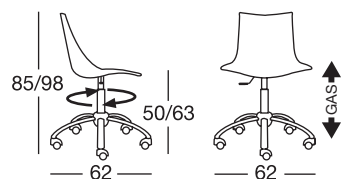

*Upholstered main body with recyclable polycarbonate core.
Available in two kind of frames, both ideals for home-office use.
For indoor use.*

CODICE MODELLO MODEL REFERENCE NUMBER

Girevole su trespolo
in acciaio ø mm 18 cromato
*Revolving on 18 mm diam.
chrome steel trestle base*
Art. 2646

Imballo: 2 pezzi - 2 colli
Packing: 2 pieces - 2 packages

Peso unitario Kg 7,900
Unit weight

Girevole con ruote
Revolving with castors
Art. 2643

Imballo: 2 pezzi - 2 colli
Packing: 2 pieces - 2 packages

Peso unitario Kg 9,200
Unit weight