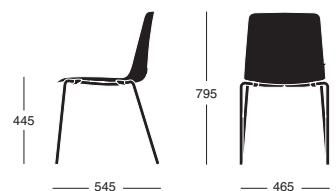

VESPER 1 è il risultato di questa ricerca: una sedia solida dall'apparenza leggera e discreta, adatta ad ambienti domestici e comuni, sia interni che esterni.

The Vesper collection has got one distinctive trait : the organic shell's design contributes with the steel frame to the stress resistance. This cohesion between components allows to reduce the quantity of the materials used, therefore providing a high level of endurance and comfort. VESPER 1 originates from this kind of research : a solid chair looking simple and light, suitable for home, community, interiors and outdoors.

La colección Vésper tiene una particularidad técnica: el diseño orgánico de su asiento, trabaja en estrecha colaboración con la estructura en acero para maximizar su resistencia. Esta asociación entre los componentes permite reducir la cantidad de materiales utilizados, sin dejar de ofrecer altos niveles de resistencia, durabilidad y comodidad.

VESPER 1 es el resultado de esta investigación: una silla solida de aspecto ligero y discreto, adecuada para uso residencial y de comunidad, tanto para interiores como para externos.