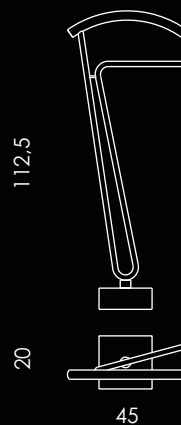

BELIEVE

SILMS

MADE IN ITALY

eGREGE formae

**Servo muto e portasciugamano.**  
Valet stand and towel stand.

**Struttura: acciaio inossidabile.**  
**Base: marmo naturale massello.**  
Frame: stainless steel.  
Base: natural solid marble.

**Design Massimiliano Pavon**

**BELIEVE, 2010**

The images are purely illustrative; forms and colors can differ sensitively from the originals on account to the photographic shot or the printing system.