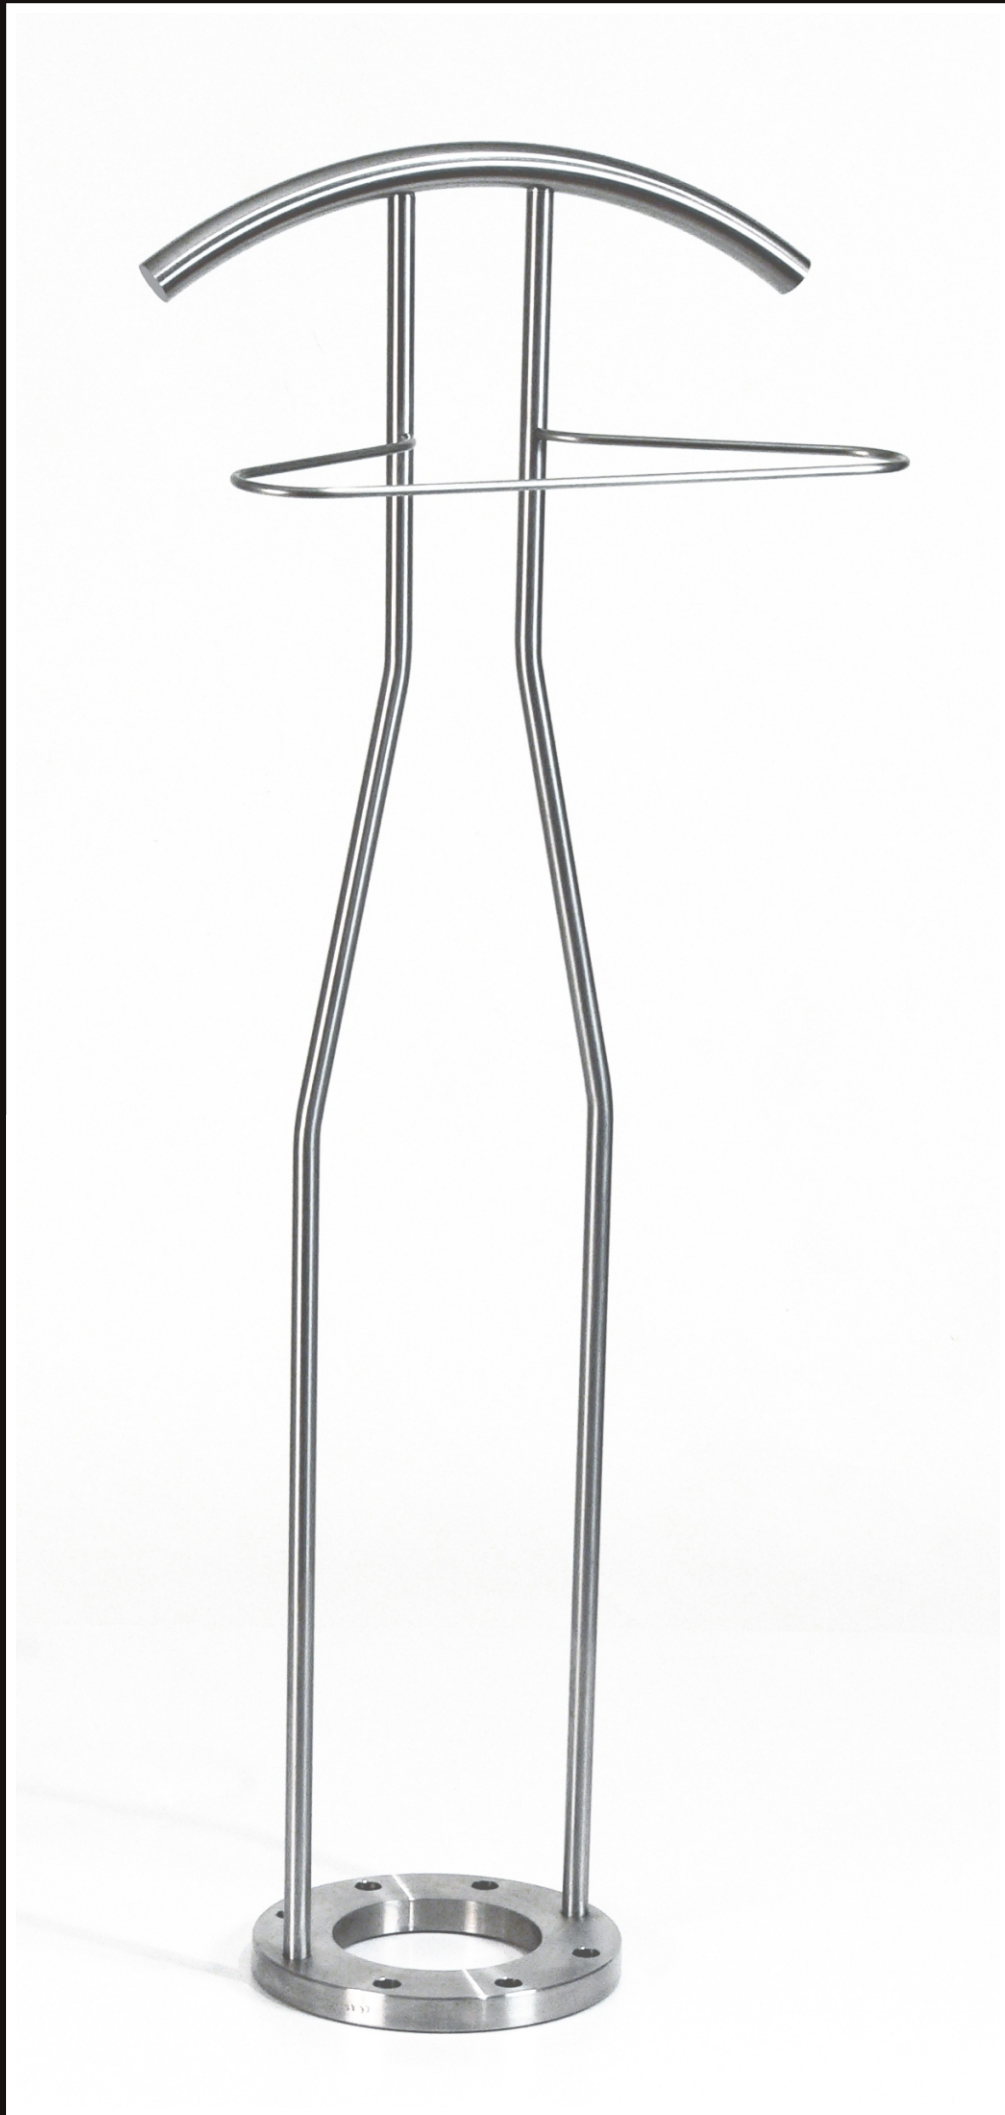

LATIN LOVER 1

SILMS

eGREGE formae

LATIN LOVER 1

Servo muto e portasciugamano.
Valet stand and towel stand.

Anno di produzione: 2008.
Year of production: 2008.

Struttura: acciaio inossidabile.
Frame: stainless steel.

105 \ 120

32

46

The images are purely illustrative; forms and colors can differ sensitively from the originals on account of the photographic shot or the printing system.

Copyright © INSILVIS, 2008 - INSILVIS Communication