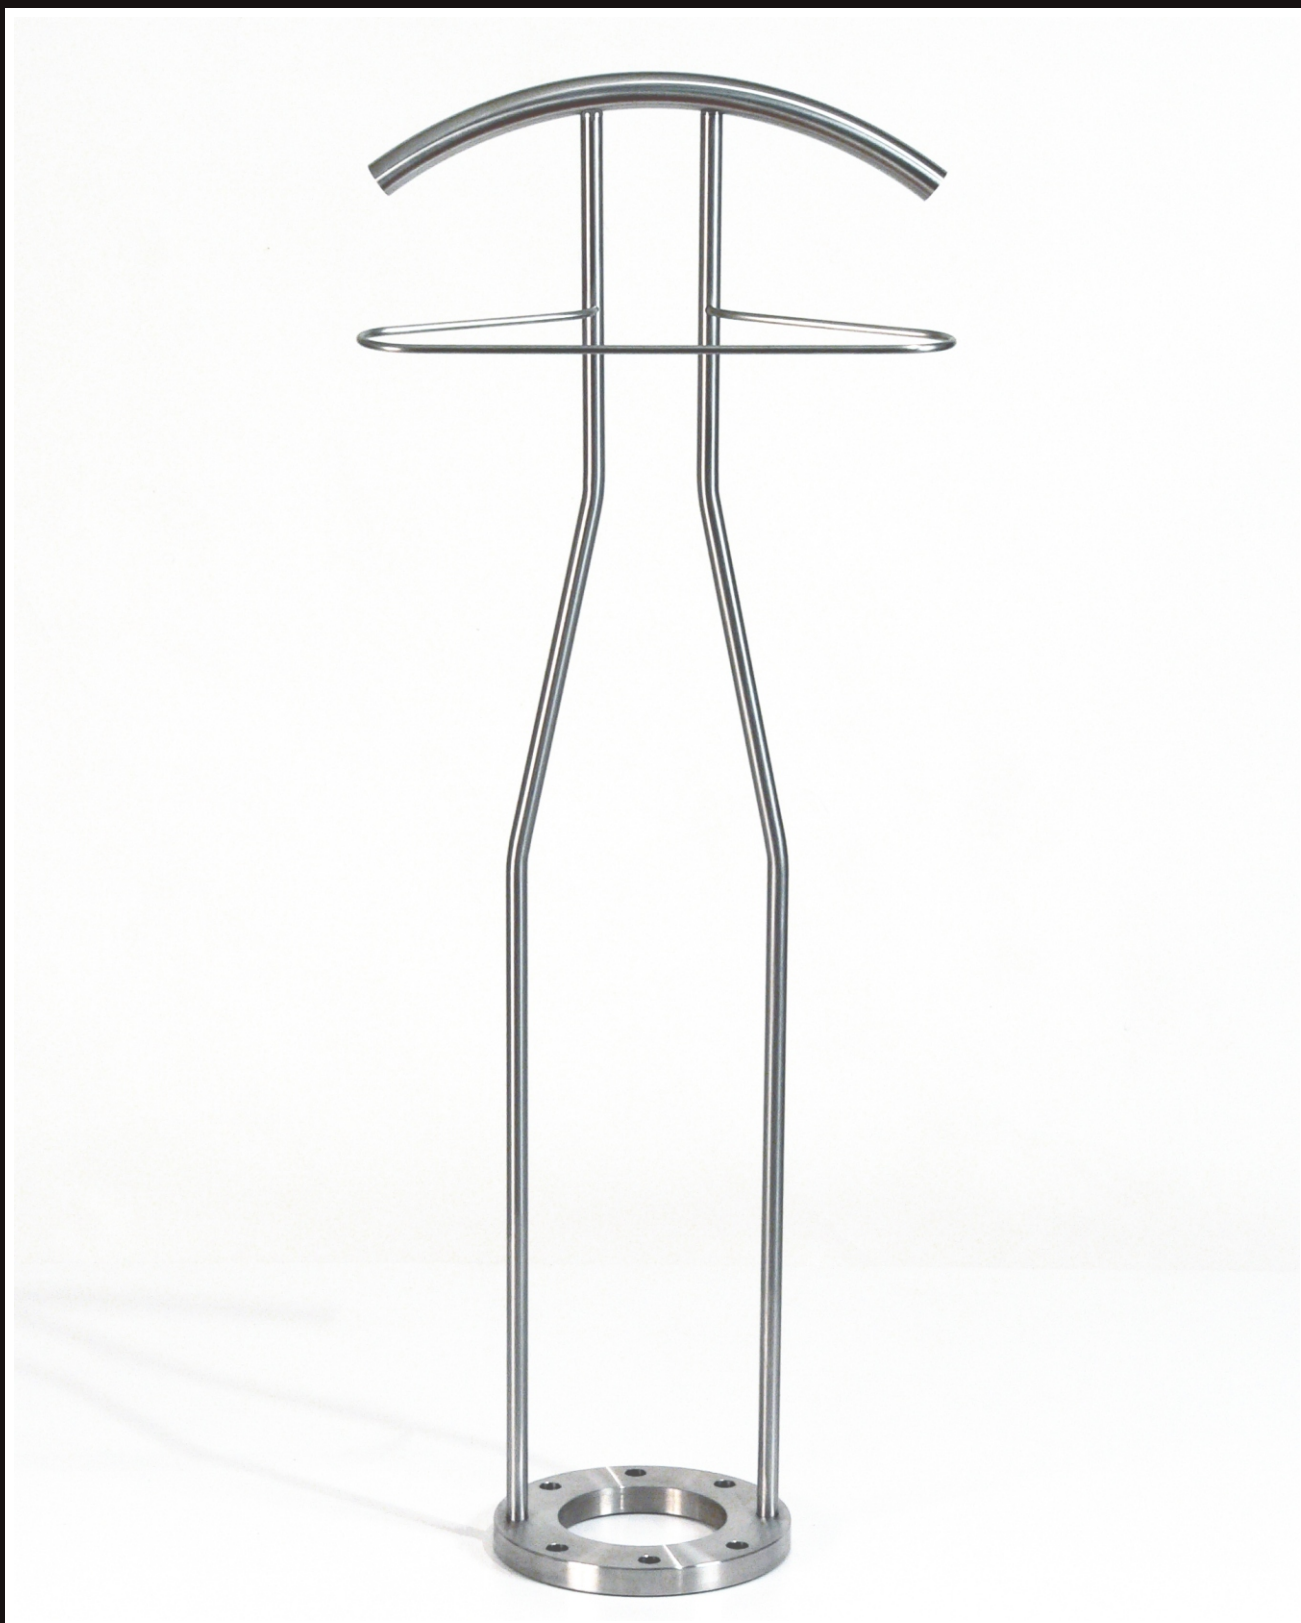

LATIN LOVER 1

SILMS

eGREGE formae

LATIN LOVER 1

Servo muto e portasciugamano.
Valet stand and towel stand.

Anno di produzione: 2008.
Year of production: 2008.

Struttura: acciaio inossidabile.
Frame: stainless steel.

105 \ 120

32

46

The images are purely illustrative; forms and colors can differ sensitively from the originals on account of the photographic shot or the printing system.

Copyright © INSILVIS, 2008 - INSILVIS Communication